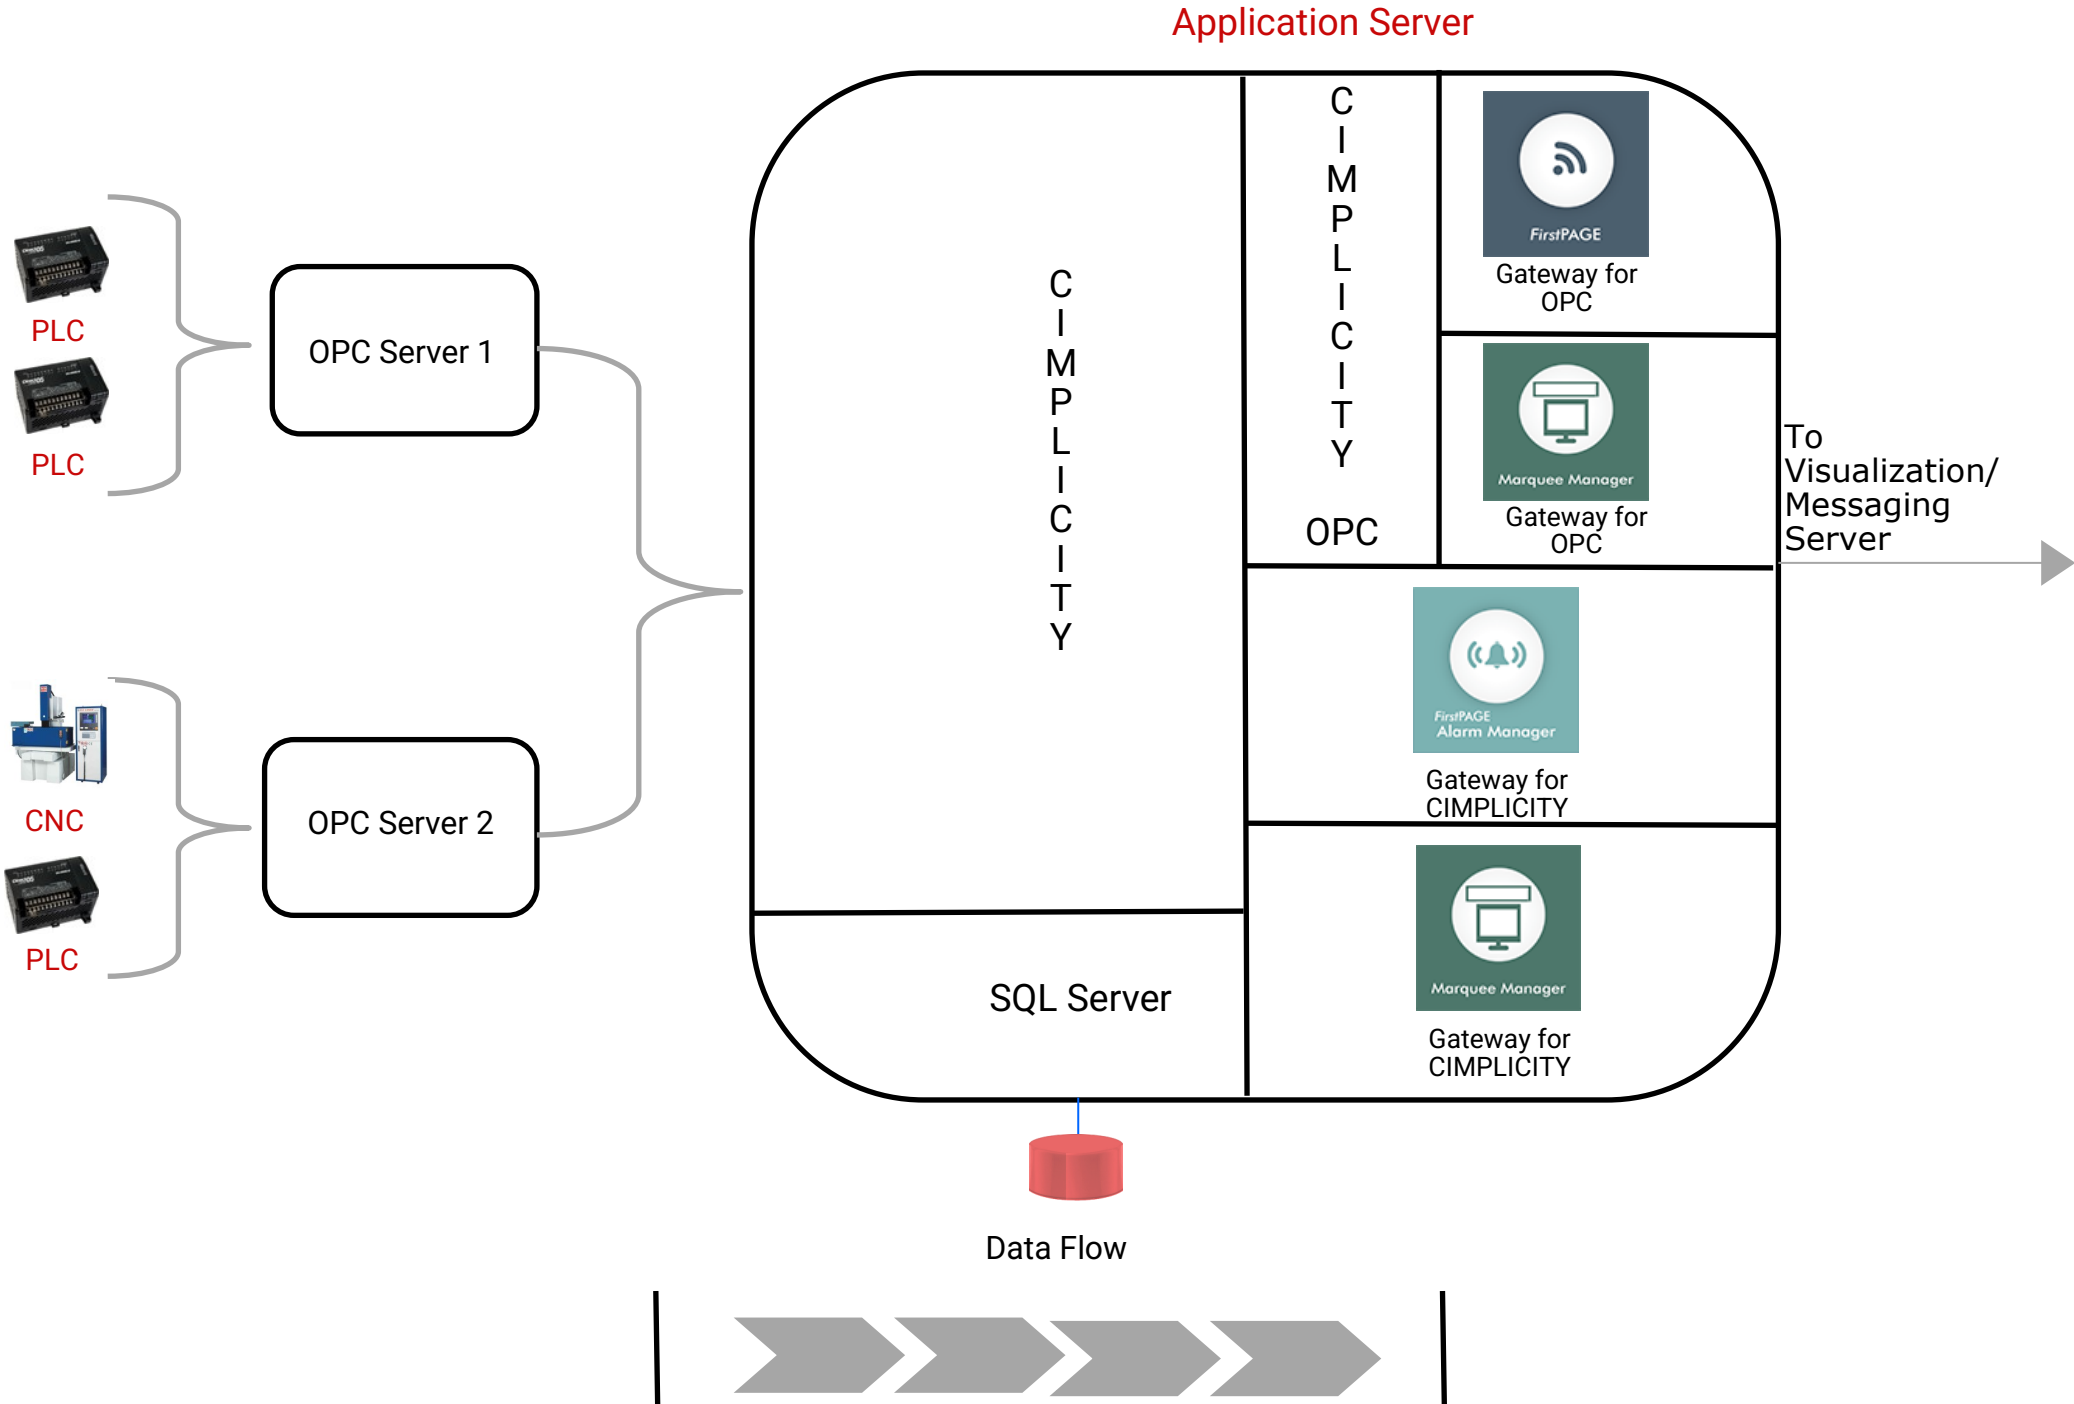

CIMPLICITY Integration

CIMPLICITY Integration

Overview

SeQent's CIMPLICITY gateways monitor the alarm queues of a CIMPLICITY project for alarms which match defined conditions. In addition, by using the SeQent OPC Gateways, CIMPLICITY data such as points and virtual points may also be monitored. Depending on the gateway selected, the actions may include:

Application Server 1

- OPC Servers
- CIMPLICITY
- FirstPAGE Gateway for OPC
- FirstPAGE Alarm Manager Gateway for CIMPLICITY
- Marquee Manager Gateway for CIMPLICITY
- Marquee Manager Gateway for OPC

Application Server 2

- OPC Servers
- CIMPLICITY
- FirstPAGE Gateway for OPC
- FirstPAGE Alarm Manager Gateway for CIMPLICITY
- Marquee Manager Gateway for CIMPLICITY
- Marquee Manager Gateway for OPC

Application Server 3

- OPC Servers
- CIMPLICITY
- FirstPAGE Gateway for OPC
- FirstPAGE Alarm Manager Gateway for CIMPLICITY
- Marquee Manager Gateway for CIMPLICITY
- Marquee Manager Gateway for OPC

Data Flow

Visualization/Messaging Server

- FirstPAGE Server
- FirstPAGE Alarm Manager Server
- Marquee Manager Server
- Wi-Fi Messenger Server

Internet

MOTOTRBO

CIMPLICITY Integration

Application Server Overview