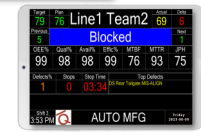

- FirstPAGE software offers a generic interface to a multitude of messaging platforms, enabling simplified communication and configuration. With support for many output protocols or platforms, including email, SMS, databases, voice and two-way radios, combined with various connectivity options (serial, modem, TCP/IP, databases), it allows for a vast combination of custom implementations.
- FirstPAGE Alarm Manager monitors alarms and events. Should a monitored alarm or event occur, it will automatically escalate through a pre-defined hierarchy of responsible parties until acknowledged. It sends key information to the right person at the right time on whatever communication device that is configured for that individual.
- Marquee Manager software monitors manufacturing environments and sends real-time, automated messages (Alarms, Events, KPIs, OEE) to visual and audible devices, including LED/LCD displays, smartphones, tablets, and sounder devices.

Application Server 1

- OPC Servers
- CIMPLICITY
- FirstPAGE Gateway for OPC
- FirstPAGE Alarm Manager Gateway for CIMPLICITY
- Marquee Manager Gateway for CIMPLICITY
- Marquee Manager Gateway for OPC

Application Server 2

- OPC Servers
- CIMPLICITY
- FirstPAGE Gateway for OPC
- FirstPAGE Alarm Manager Gateway for CIMPLICITY
- Marquee Manager Gateway for CIMPLICITY
- Marquee Manager Gateway for OPC

Application Server 3

- OPC Servers
- CIMPLICITY
- FirstPAGE Gateway for OPC
- FirstPAGE Alarm Manager Gateway for CIMPLICITY
- Marquee Manager Gateway for CIMPLICITY
- Marquee Manager Gateway for OPC

Data Flow

Visualization/Messaging Server

- FirstPAGE Server
- FirstPAGE Alarm Manager Server
- Marquee Manager Server
- Wi-Fi Messenger Server

Internet

MOTOTRBO

CIMPLICITY Integration

Application Server Overview