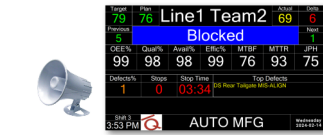

- FirstPAGE software offers a generic interface to a multitude of messaging platforms, enabling simplified communication and configuration. With support for many output protocols or platforms, including email, SMS, databases, voice and two-way radios, combined with various connectivity options (serial, modem, TCP/IP, databases), it allows for a vast combination of custom implementations.
- FirstPAGE Alarm Manager monitors alarms and events. Should a monitored alarm or event occur, it will automatically escalate through a pre-defined hierarchy of responsible parties until acknowledged. It sends key information to the right person at the right time on whatever communication device that is configured for that individual.
- Marquee Manager software monitors manufacturing environments and sends real-time, automated messages (Alarms, Events, KPIs, OEE) to visual and audible devices, including LED/LCD displays, smartphones, tablets, and sounder devices.

Application Server 1

- OPC Servers
- CIMPLICITY
- FirstPAGE Gateway for OPC
- FirstPAGE Alarm Manager Gateway for CIMPLICITY
- Marquee Manager Gateway for CIMPLICITY
- Marquee Manager Gateway for OPC

Application Server 2

Data Flow

Visualization/Messaging Server

- FirstPAGE Server
- FirstPAGE Alarm Manager Server
- Marquee Manager Server
- Wi-Fi Messenger Server

Internet

MOTOTRBO

CIMPLICITY Integration

Application Server Overview