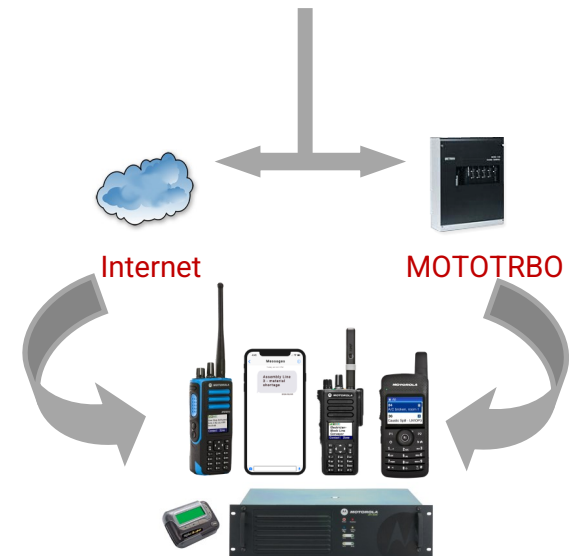

CIMPLICITY Integration

CIMPLICITY Integration

Overview

SeQent's CIMPLICITY gateways monitor the alarm queues of a CIMPLICITY project for alarms which match defined conditions. In addition, by using the SeQent OPC Gateways, CIMPLICITY data such as points and virtual points may also be monitored. Depending on the gateway selected, the actions may include:

- FirstPAGE software offers a generic interface to a multitude of messaging platforms, enabling simplified communication and configuration. With support for many output protocols or platforms, including email, SMS, databases, voice and two-way radios, combined with various connectivity options (serial, modem, TCP/IP, databases), it allows for a vast combination of custom implementations.
- FirstPAGE Alarm Manager monitors alarms and events. Should a monitored alarm or event occur, it will automatically escalate through a pre-defined hierarchy of responsible parties until acknowledged. It sends key information to the right person at the right time on whatever communication device that is configured for that individual.
- Marquee Manager software monitors manufacturing environments and sends real-time, automated messages (Alarms, Events, KPIs, OEE) to visual and audible devices, including LED/LCD displays, smartphones, tablets, and sounder devices.

Data Flow

Visualization/Messaging Server

- FirstPAGE Server
- FirstPAGE Alarm Manager Server
- Marquee Manager Server
- Wi-Fi Messenger Server

Internet

MOTOTRBO

CIMPLICITY Integration

Application Server Overview