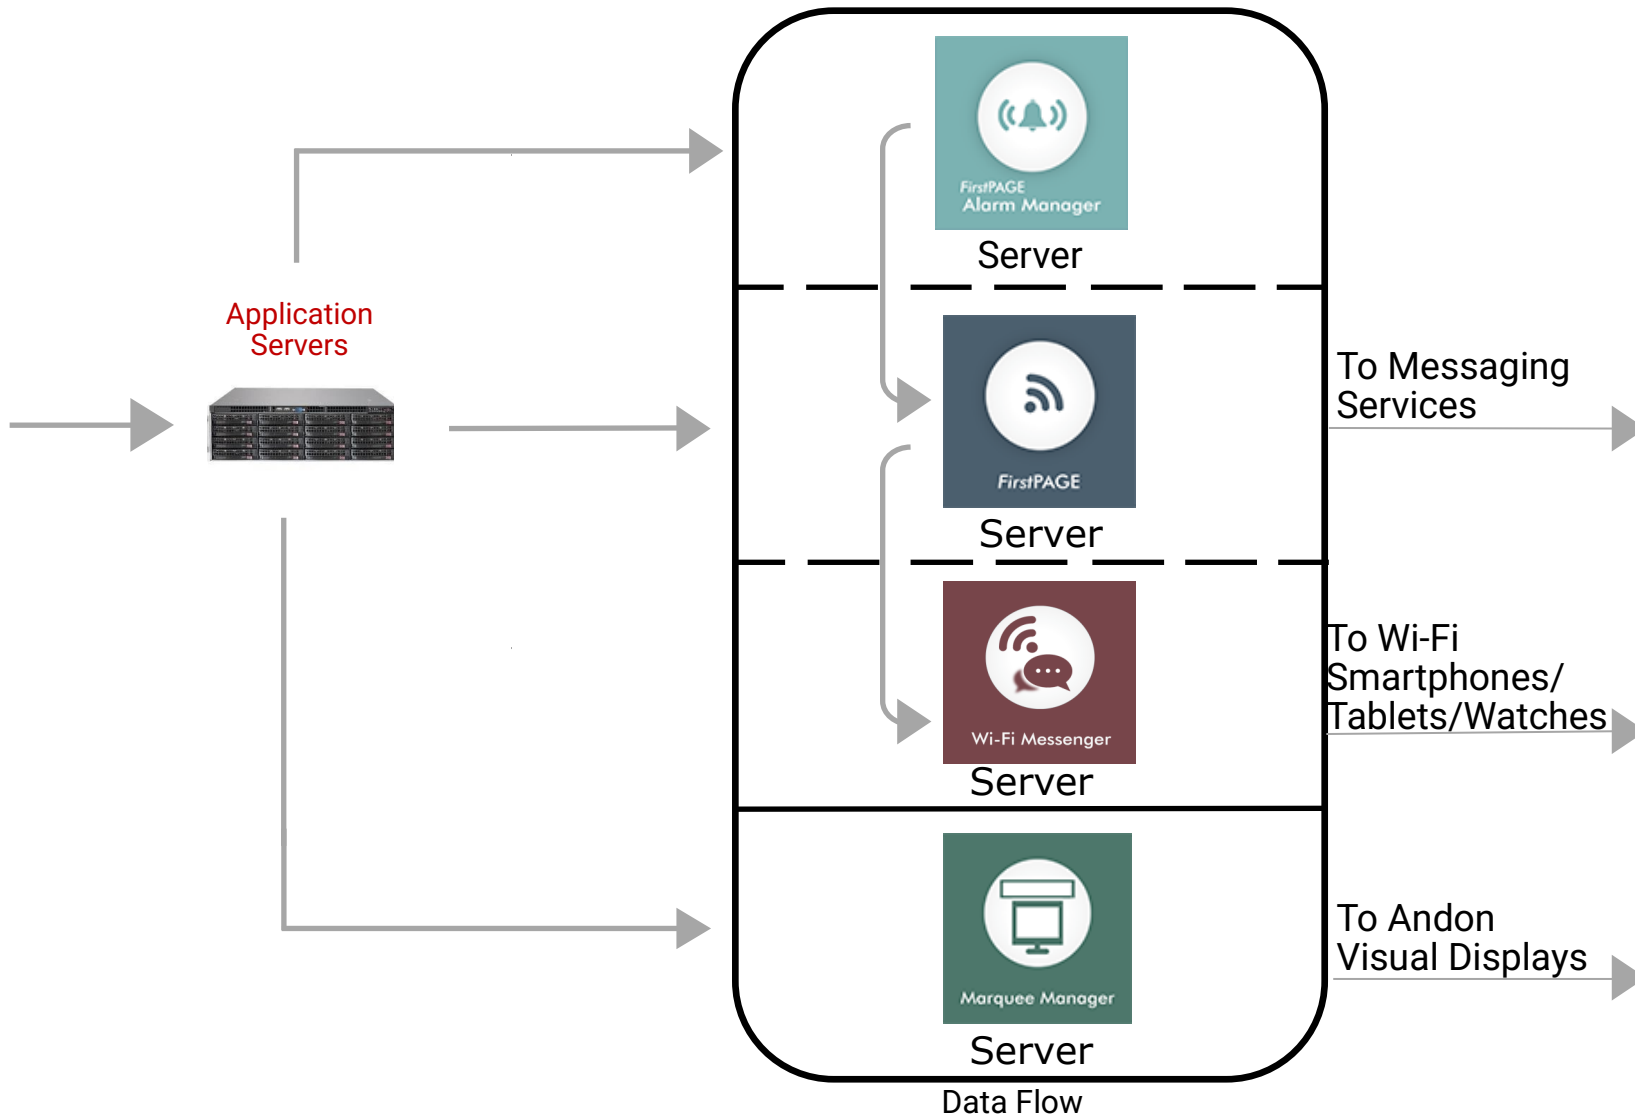

CIMPLICITY Integration

CIMPLICITY Integration

Overview

SeQent's CIMPLICITY gateways monitor the alarm queues of a CIMPLICITY project for alarms which match defined conditions. In addition, by using the SeQent OPC Gateways, CIMPLICITY data such as points and virtual points may also be monitored. Depending on the gateway selected, the actions may include:

- OPC Servers
- CIMPLICITY
- FirstPAGE Gateway for OPC
- FirstPAGE Alarm Manager Gateway for CIMPLICITY
- Marquee Manager Gateway for CIMPLICITY
- Marquee Manager Gateway for OPC

Application Server 3

- OPC Servers
- CIMPLICITY
- FirstPAGE Gateway for OPC
- FirstPAGE Alarm Manager Gateway for CIMPLICITY
- Marquee Manager Gateway for CIMPLICITY
- Marquee Manager Gateway for OPC

Data Flow

Visualization/Messaging Server

- FirstPAGE Server
- FirstPAGE Alarm Manager Server
- Marquee Manager Server
- Wi-Fi Messenger Server

Internet

MOTOTRBO

CIMPLICITY Integration

Application Server Overview

CIMPLICITY Integration

Visualization/Messaging Server Overview

Visualization/Messaging Server

For additional information on solutions offered by SeQent, please contact our sales group:

**4500 Blakie Road, Suite 137
London, ON N6L 1G5
Canada**