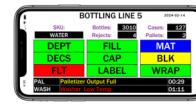

- OPC Servers
- CIMPLICITY
- FirstPAGE Gateway for OPC
- FirstPAGE Alarm Manager Gateway for CIMPLICITY
- Marquee Manager Gateway for CIMPLICITY
- Marquee Manager Gateway for OPC

Data Flow